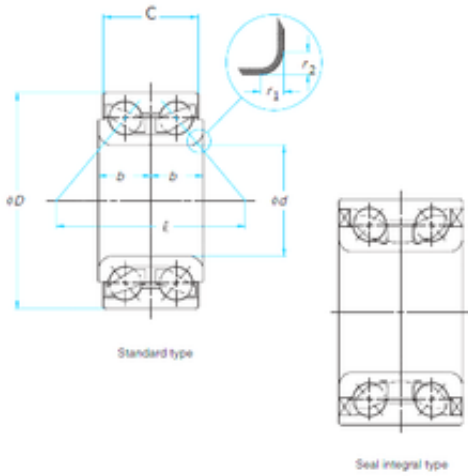

BEARING DRIVESHAFT, INC.

35 mm x 72,04 mm x 33 mm skf ba2b446762b bearing

Bearing No. ba2b446762b

Size	35x72.04x33 mm
Bore Diameter	35 mm
Outer Diameter	72,04 mm
Width	33 mm
d	35 mm
D	72,04 mm
B	33 mm

ba2b446762b Bearing 2D drawings and 3D CAD models