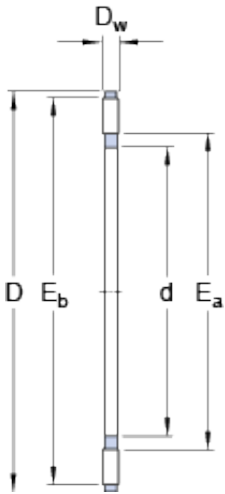

BEARING DRIVESHAFT, INC.

skf axk 100135 bearing

Bearing No. axk 100135

axk 100135 Bearing 2D drawings and 3D CAD models

Size	135x100x4 mm
Bore Diameter	135 mm
Outer Diameter	100 mm
Width	4 mm
d	100 mm
D	135 mm
D _w	4 mm
E _a - min.	105 mm
E _b - max.	133 mm
Basic dynamic load rating - C	76.5 kN
Basic static load rating - C ₀	560 kN
Fatigue load limit - P _u	65.5 kN
Reference speed	1400 r/min
Limiting speed	2800 r/min
Category	Roller Bearings
Inventory	0.0
Manufacturer Name	SKF
Minimum Buy Quantity	N/A
Weight / Kilogram	0.145
EAN	7316570888829
Product Group	B04144
D _w	4 mm
E _a min.	105 mm
E _b max.	133 mm
Basic dynamic load rating C	76.5 kN

BEARING DRIVESHAFT, INC.

Basic static load rating C_0	560 kN
Fatigue load limit P_u	65.5 kN
Mass roller and cage thrust assembly	0.1 kg
Universal washer	LS 100135
Thin universal washer	AS 100135
Shaft washer	WS 81120
Housing washer	GS 81120