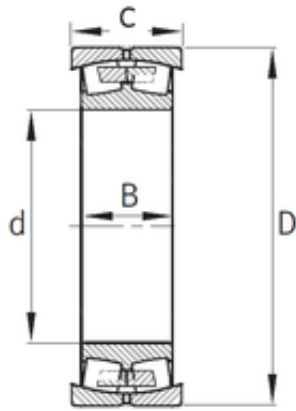

BEARING DRIVESHAFT, INC.

100 mm x 165 mm x 52 mm fag 809280 bearing

Bearing No. 809280

Size	100x165x52 mm
Bore Diameter	100 mm
Outer Diameter	165 mm
Width	52 mm
d	100 mm
D	165 mm
B	52 mm

809280 Bearing 2D drawings and 3D CAD models