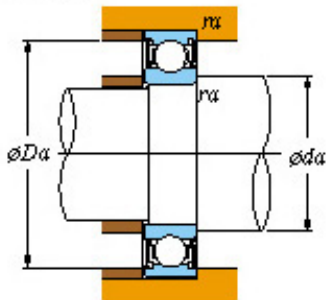

BEARING DRIVESHAFT, INC.

20 x 42 x 12 koyo 6004 2rs bearing

■ Mounting dimensions

6004 2rs Bearing 2D drawings and 3D CAD models

Bearing No. 6004 2rs

Bearing No.	6004 2RS
d	20
D	42
B	12
r(min)	0.6
Cr	11.7
C0r	5.05
Cu	0.350
f0	13.9
Grease lub.	17000
da(min)	24
da(max)	25
Da(max)	38
ra(max)	0.6
(Refer.) Mass(Open type)(kg)	0.069