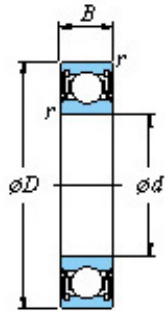

BEARING DRIVESHAFT, INC.

20 x 42 x 12 koyo 6004 2rs bearing

■ Mounting dimensions

6004 2rs Bearing 2D drawings and 3D CAD models

Bearing No. 6004 2rs

Bearing No.	6004 2RS
d	20
D	42
B	12
r(min)	0.6
Cr	11.7
C0r	5.05
Cu	0.350
f0	13.9
Grease lub.	17000
da(min)	24
da(max)	25
Da(max)	38
ra(max)	0.6
(Refer.) Mass(Open type)(kg)	0.069