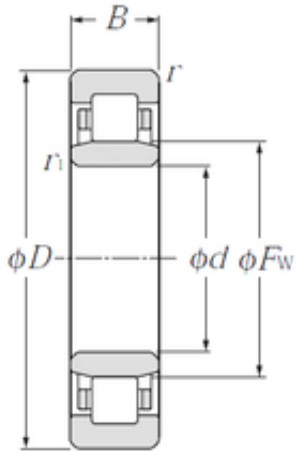

# BEARING DRIVESHAFT, INC.

65 mm x 120 mm x 31 mm CYSD NU2213E  
cylindrical roller bearings

Bearing No. NU2213E

Size	65x120x31 mm
Bore Diameter	65 mm
Outer Diameter	120 mm
Width	31 mm
d	65 mm
Fw	78,5 mm
D	120 mm
B	31 mm
C	31 mm
Weight	1,48 Kg
Basic dynamic load rating (C)	180 kN
Basic static load rating (C0)	142 kN
(Grease) Lubrication Speed	4500 r/min

NU2213E Bearing 2D drawings and 3D CAD models