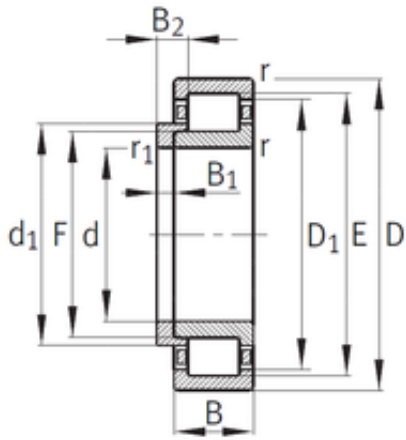

BEARING DRIVESHAFT, INC.

45 mm x 85 mm x 19 mm CYSD NJ209+HJ209 cylindrical roller bearings

Bearing No. NJ209+HJ209

Size	45x85x19 mm
Bore Diameter	45 mm
Outer Diameter	85 mm
Width	19 mm
d	45 mm
D	85 mm
B	19 mm
C	19 mm
Weight	0,5 Kg
Basic dynamic load rating (C)	41 kN
Basic static load rating (C0)	39,8 kN
(Grease) Lubrication Speed	6300 r/min

NJ209+HJ209 Bearing 2D drawings and 3D CAD models