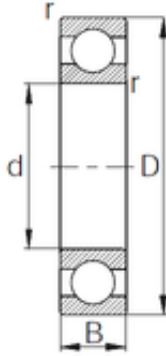

## BEARING DRIVESHAFT, INC.

70 mm x 90 mm x 10 mm CYSD 6814 deep groove ball bearings

Bearing No. 6814

Size	70x90x10 mm
Bore Diameter	70 mm
Outer Diameter	90 mm
Width	10 mm
d	70 mm
D	90 mm
B	10 mm
C	10 mm
r min.	0,6 mm
Weight	0,14 Kg
Basic dynamic load rating (C)	10,5 kN

6814 Bearing 2D drawings and 3D CAD models