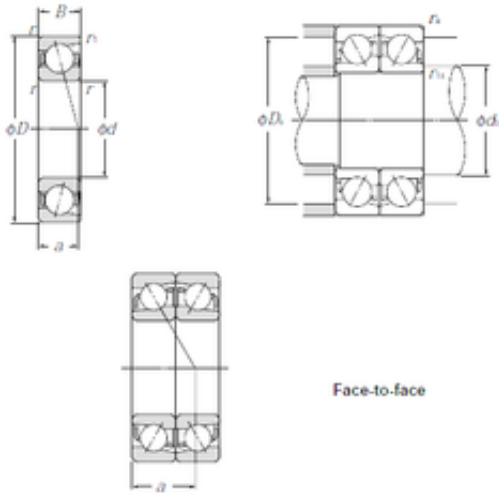

BEARING DRIVESHAFT, INC.

75 mm x 130 mm x 25 mm CYSD 7215BDF angular contact ball bearings

Bearing No. 7215BDF

7215BDF Bearing 2D drawings and 3D CAD models

Size	75x130x25 mm
Bore Diameter	75 mm
Outer Diameter	130 mm
Width	25 mm
d	75 mm
D	130 mm
B	25 mm
C	25 mm
Angle (°)	40 °
r min.	1,5 mm
2B	50 mm
Weight	2,38 Kg
Basic dynamic load rating (C)	116 kN
Basic static load rating (C0)	124 kN
(Grease) Lubrication Speed	3700 r/min