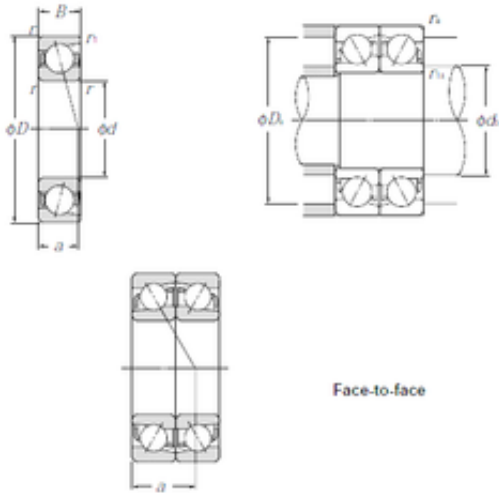

# BEARING DRIVESHAFT, INC.

10 mm x 35 mm x 11 mm CYSD 7300DF  
angular contact ball bearings

Bearing No. 7300DF

7300DF Bearing 2D drawings and 3D CAD models

Size	10x35x11 mm
Bore Diameter	10 mm
Outer Diameter	35 mm
Width	11 mm
d	10 mm
D	35 mm
B	11 mm
C	11 mm
Angle ( ° )	25 °
r min.	0,6 mm
2B	22 mm
Weight	0,08 Kg
Basic dynamic load rating (C)	15,2 kN
Basic static load rating (C0)	8,75 kN
(Grease) Lubrication Speed	2000 r/min