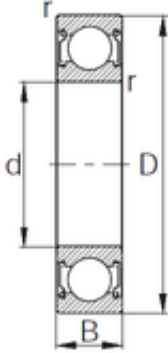

BEARING DRIVESHAFT, INC.

15 mm x 35 mm x 11 mm KBC 6202ZZ deep groove ball bearings

Bearing No. 6202ZZ

Size	15x35x11 mm
Bore Diameter	15 mm
Outer Diameter	35 mm
Width	11 mm
d	15 mm
D	35 mm
B	11 mm
C	11 mm
r	0.6 mm
Weight	0.046 Kg
Basic dynamic load rating (C)	7,65 kN

6202ZZ Bearing 2D drawings and 3D CAD models