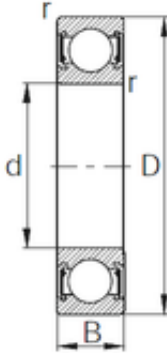

## BEARING DRIVESHAFT, INC.

45 mm x 100 mm x 25 mm KBC 6309UU deep groove ball bearings

Bearing No. 6309UU

Size	45x100x25 mm
Bore Diameter	45 mm
Outer Diameter	100 mm
Width	25 mm
d	45 mm
D	100 mm
B	25 mm
C	25 mm
r	1.5 mm
Weight	0.831 Kg
Basic dynamic load rating (C)	53 kN
Basic static load rating (C0)	32 kN

6309UU Bearing 2D drawings and 3D CAD models