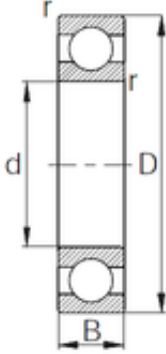

## BEARING DRIVESHAFT, INC.

75 mm x 115 mm x 20 mm KBC 6015 deep groove ball bearings

Bearing No. 6015

Size	75x115x20 mm
Bore Diameter	75 mm
Outer Diameter	115 mm
Width	20 mm
d	75 mm
D	115 mm
B	20 mm
C	20 mm
r	1.1 mm
Weight	0.638 Kg
Basic dynamic load rating (C)	39,5 kN
Basic static load rating (C0)	33,5 kN
(Grease) Lubrication Speed	5600 r/min

6015 Bearing 2D drawings and 3D CAD models