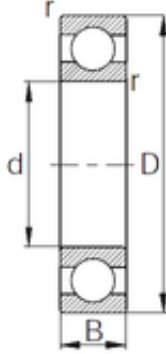

## BEARING DRIVESHAFT, INC.

75 mm x 130 mm x 25 mm KBC 6215 deep groove ball bearings

Bearing No. 6215

Size	75x130x25 mm
Bore Diameter	75 mm
Outer Diameter	130 mm
Width	25 mm
d	75 mm
D	130 mm
B	25 mm
C	25 mm
r	1.5 mm
Weight	1.17 Kg
Basic dynamic load rating (C)	66 kN
Basic static load rating (C0)	49,5 kN
(Grease) Lubrication Speed	4800 r/min

6215 Bearing 2D drawings and 3D CAD models