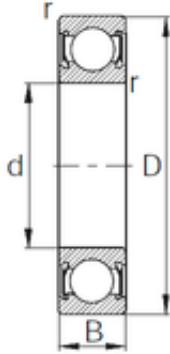

BEARING DRIVESHAFT, INC.

17 mm x 47 mm x 14 mm KBC 6303DD deep groove ball bearings

Bearing No. 6303DD

Size	17x47x14 mm
Bore Diameter	17 mm
Outer Diameter	47 mm
Width	14 mm
d	17 mm
D	47 mm
B	14 mm
C	14 mm
r	1 mm
Weight	0.113 Kg
Basic dynamic load rating (C)	13,6 kN
Basic static load rating (C0)	6,6 kN

6303DD Bearing 2D drawings and 3D CAD models