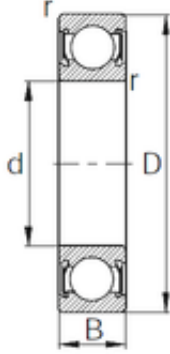

## BEARING DRIVESHAFT, INC.

17 mm x 47 mm x 14 mm KBC 6303DD deep groove ball bearings

Bearing No. 6303DD

Size	17x47x14 mm
Bore Diameter	17 mm
Outer Diameter	47 mm
Width	14 mm
d	17 mm
D	47 mm
B	14 mm
C	14 mm
r	1 mm
Weight	0.113 Kg
Basic dynamic load rating (C)	13,6 kN
Basic static load rating (C0)	6,6 kN

6303DD Bearing 2D drawings and 3D CAD models