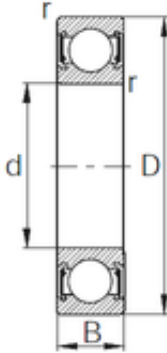

## BEARING DRIVESHAFT, INC.

50 mm x 80 mm x 16 mm KBC 6010UU deep groove ball bearings

Bearing No. 6010UU

Size	50x80x16 mm
Bore Diameter	50 mm
Outer Diameter	80 mm
Width	16 mm
d	50 mm
D	80 mm
B	16 mm
C	16 mm
r	1 mm
Weight	0.263 Kg
Basic dynamic load rating (C)	20,8 kN
Basic static load rating (C0)	15,4 kN

6010UU Bearing 2D drawings and 3D CAD models