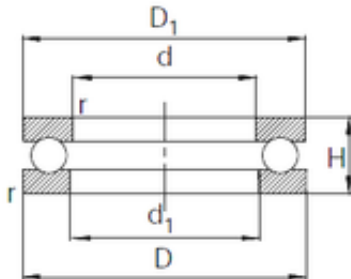

BEARING DRIVESHAFT, INC.

KBC 51103 thrust ball bearings

Bearing No. 51103

Bore Diameter	17 mm
Outer Diameter	30 mm
d	17 mm
d1	18 mm
D	30 mm
D1	30 mm
H	9 mm
r min.	0.3 mm
Weight	0.025 Kg
Basic dynamic load rating (C)	11,4 kN
Basic static load rating (C0)	19,5 kN
(Grease) Lubrication Speed	6000 r/min

51103 Bearing 2D drawings and 3D CAD models