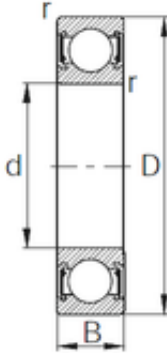

## BEARING DRIVESHAFT, INC.

50 mm x 110 mm x 27 mm KBC 6310UU deep groove ball bearings

Bearing No. 6310UU

Size	50x110x27 mm
Bore Diameter	50 mm
Outer Diameter	110 mm
Width	27 mm
d	50 mm
D	110 mm
B	27 mm
C	27 mm
r	2 mm
Weight	1.07 Kg
Basic dynamic load rating (C)	62 kN
Basic static load rating (C0)	38 kN

6310UU Bearing 2D drawings and 3D CAD models