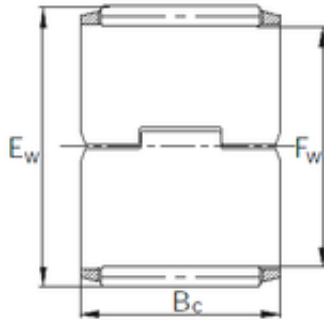

BEARING DRIVESHAFT, INC.

KBC K253024PCSP needle roller bearings

Bearing No. K253024PCSP

Bore Diameter	25 mm
Outer Diameter	30 mm
Fw	25 mm
Ew	30 mm
Bc	24 mm
Weight	0.016 Kg
Basic dynamic load rating (C)	21,4 kN
Basic static load rating (C0)	34,9 kN
(Grease) Lubrication Speed	11000 r/min

K253024PCSP Bearing 2D drawings and 3D CAD models