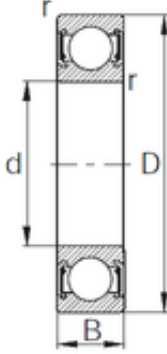

BEARING DRIVESHAFT, INC.

17 mm x 40 mm x 12 mm KBC 6203UU deep groove ball bearings

Bearing No. 6203UU

Size	17x40x12 mm
Bore Diameter	17 mm
Outer Diameter	40 mm
Width	12 mm
d	17 mm
D	40 mm
B	12 mm
C	12 mm
r	0.6 mm
Weight	0.067 Kg
Basic dynamic load rating (C)	9,55 kN
Basic static load rating (C0)	4,8 kN

6203UU Bearing 2D drawings and 3D CAD models