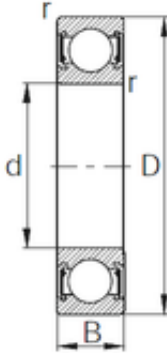

## BEARING DRIVESHAFT, INC.

17 mm x 40 mm x 12 mm KBC 6203UU deep groove ball bearings

Bearing No. 6203UU

Size	17x40x12 mm
Bore Diameter	17 mm
Outer Diameter	40 mm
Width	12 mm
d	17 mm
D	40 mm
B	12 mm
C	12 mm
r	0.6 mm
Weight	0.067 Kg
Basic dynamic load rating (C)	9,55 kN
Basic static load rating (C0)	4,8 kN

6203UU Bearing 2D drawings and 3D CAD models