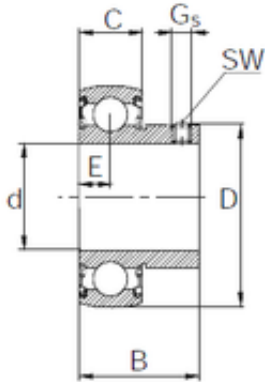

# BEARING DRIVESHAFT, INC.

20 mm x 47 mm x 25 mm KBC UB204 deep groove ball bearings

Bearing No. UB204

Size	20x47x25 mm
Bore Diameter	20 mm
Outer Diameter	47 mm
Width	25 mm
d	20 mm
D	47 mm
B	25 mm
C	14 mm
SW	3 mm
E	7 mm
Thread (G)	M6x0.75
Weight	0.15 Kg
Basic dynamic load rating (C)	12,8 kN

UB204 Bearing 2D drawings and 3D CAD models