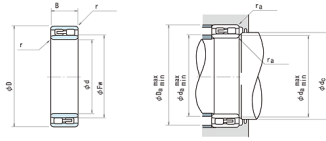

BEARING DRIVESHAFT, INC.

NNU4944 NSK CYLINDRICAL ROLLER BEARING

Bearing No. NNU4944

NNU4944 Bearing 2D drawings and 3D CAD models

hidYobi	NNU4944
LangID	1
D_	300
C	600
B_	80
da min	231
hidTable	ecat_NSCLDRD
Oil rpm	2200
da max	242
mass	16.6
GRS rpm	1700
ra max	2
C0	1330
DE_	279
Prod_Type3	CRB_SR_NNU_CB
d	220
DA_	18
Z_	37
d1a min	234
D_a max	289
yobi	NNU4944
Fw	243
ALPHA_	0
SDM_	261
r	2.1